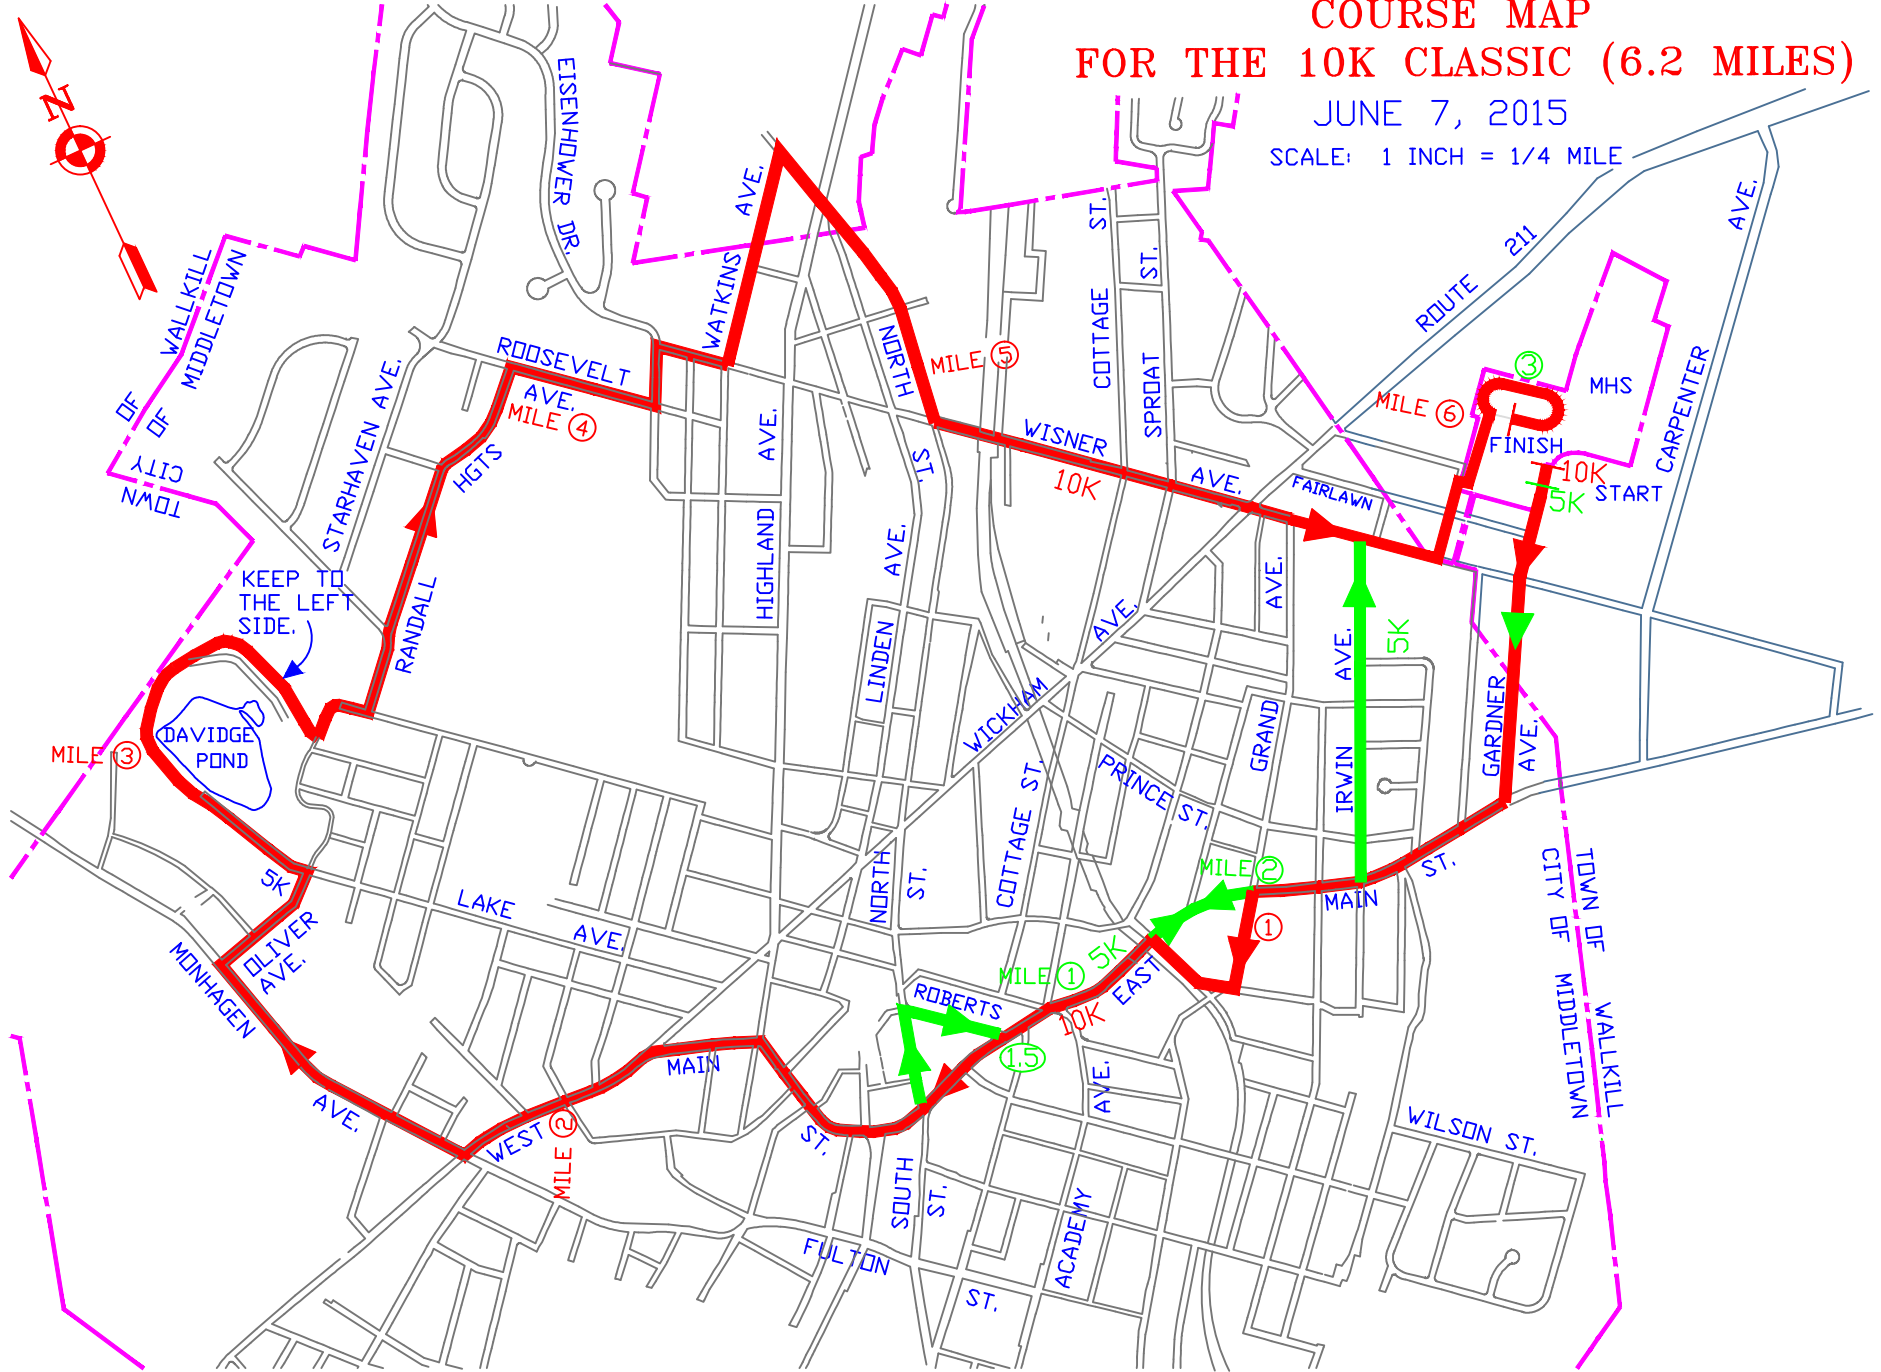

COURSE MAP FOR THE 10K CLASSIC (6.2 MILES)

JUNE 7, 2015

SCALE: 1 INCH = 1/4 MILE

Map by Clark Patterson Lee